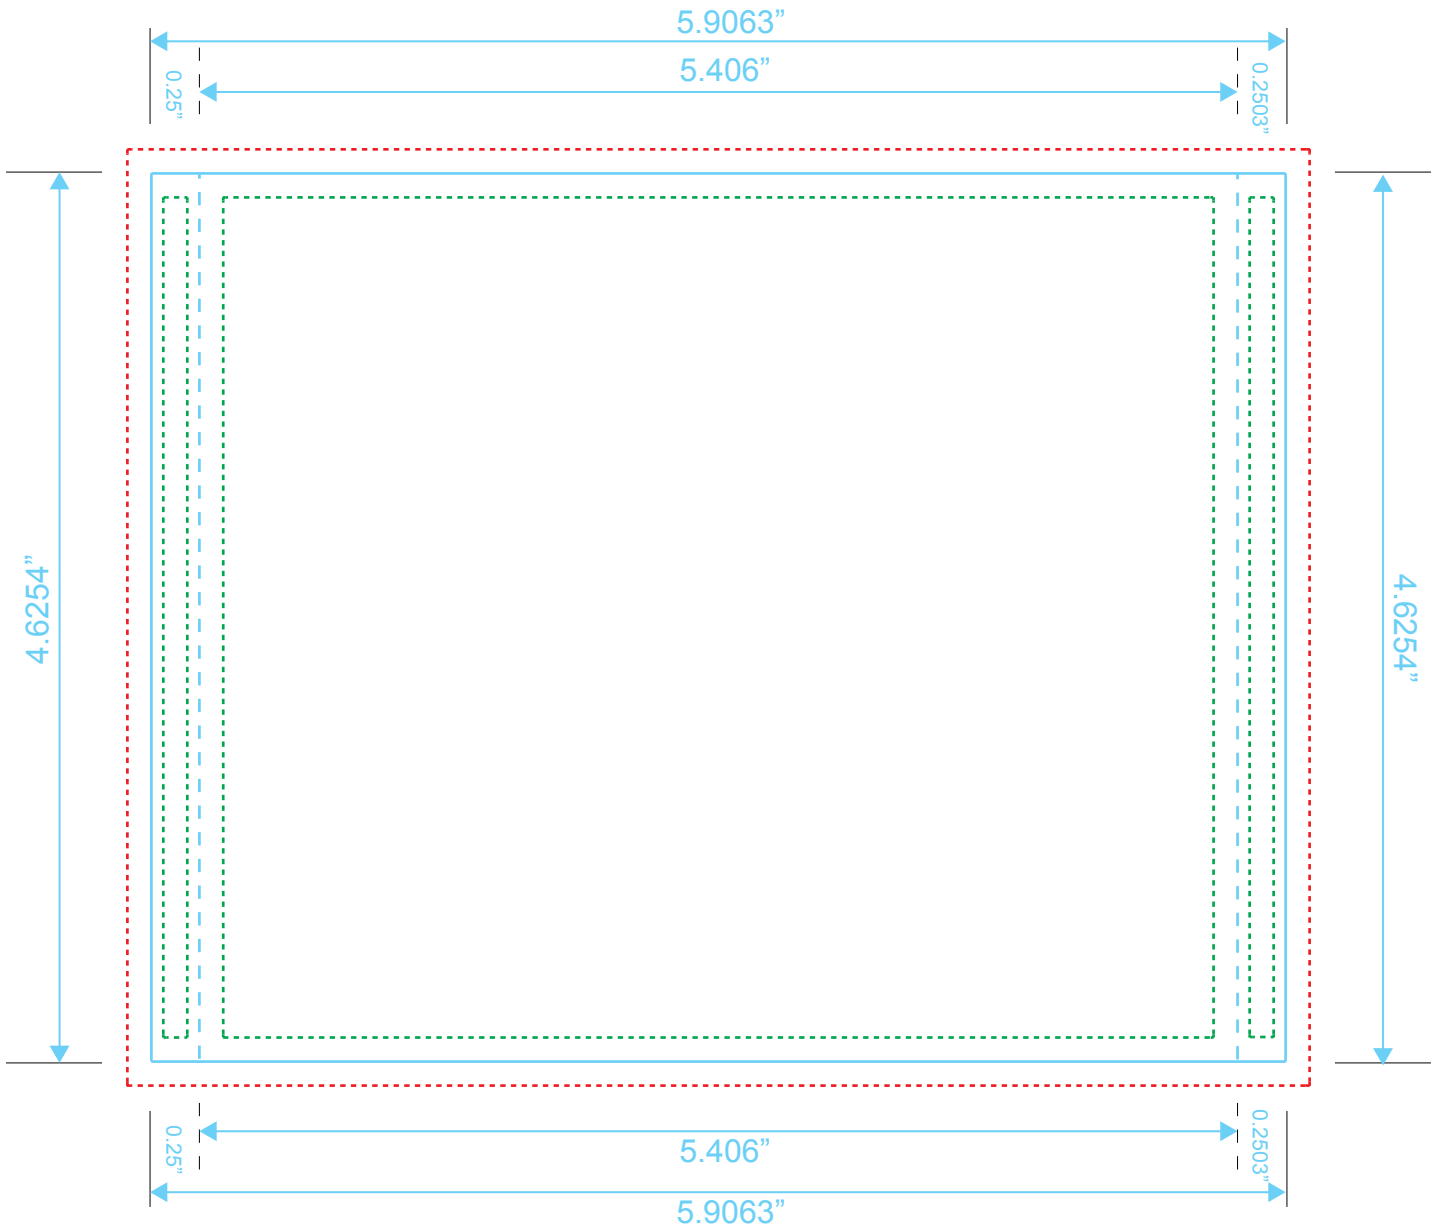

Traycard

Reference: Outside

Style: 1 Panel

Size: 5.9063" x 4.6254"

Type Safety
Bleed Line
Crop Line _____

Traycard

Reference: Inside

Style: 1 Panel

Size: 5.9063" x 4.6254"

Type Safety 

Bleed Line 

Crop Line 