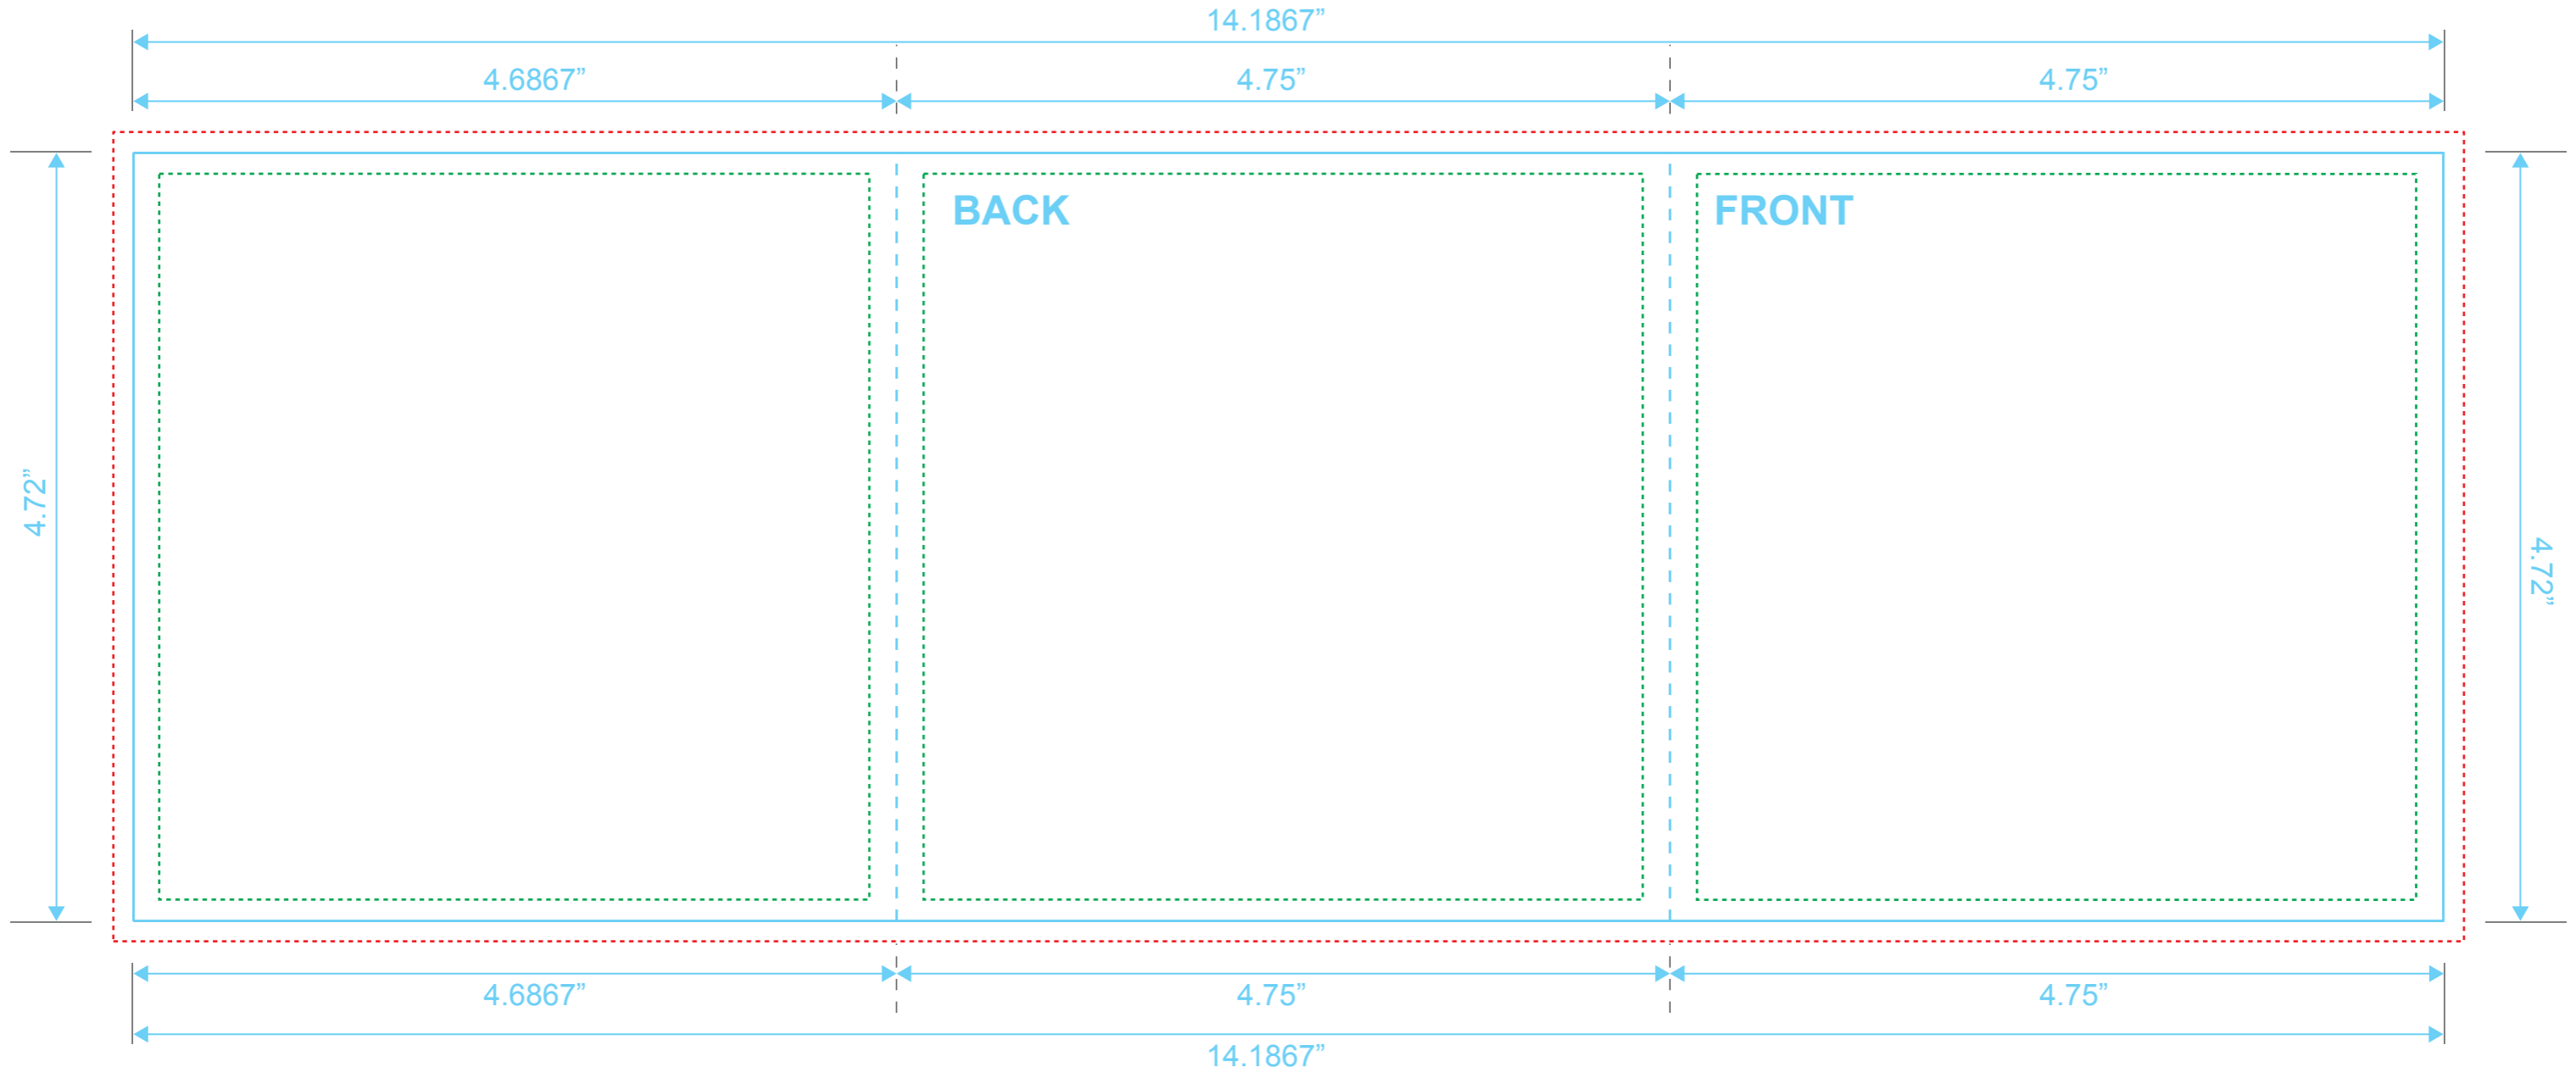

# 21003

Reference: Insert

Style: 3 Panels (Roll Fold)

Size: 14.1867" x 4.72"

Type Safety .....  
Bleed Line .....  
Crop Line \_\_\_\_\_

# 21003

Reference: Insert

Style: 3 Panels (Roll Fold)

Size: 14.1867" x 4.72"

Type Safety ..... (green dotted line)

Bleed Line ..... (red dotted line)

Crop Line \_\_\_\_\_ (blue solid line)