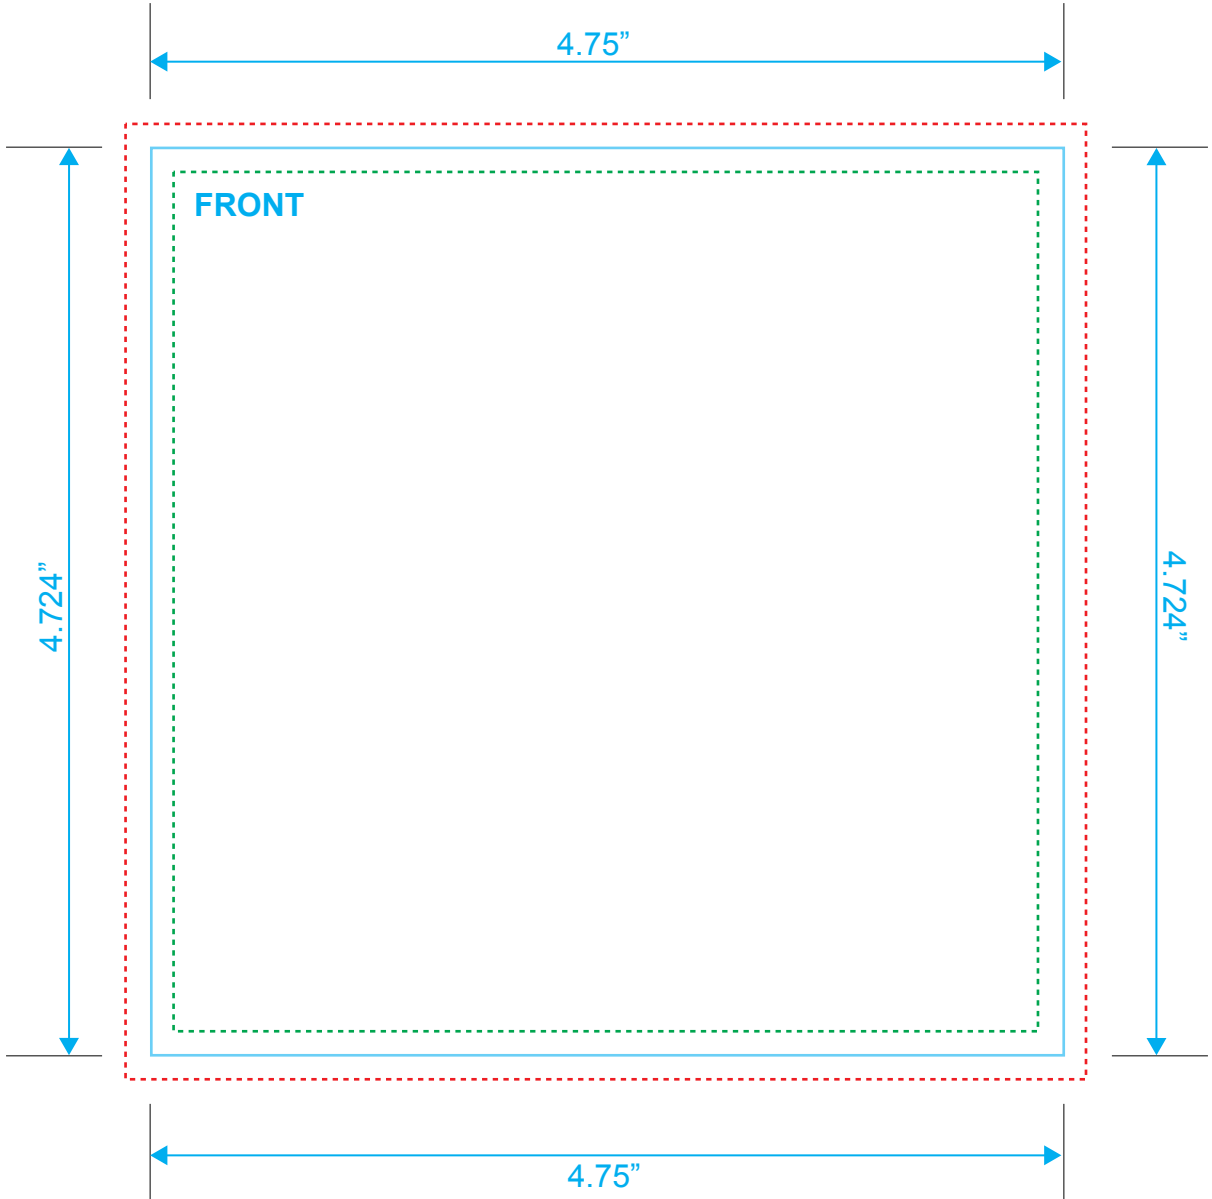

INSERT

Reference: Insert

Style: 1 Panel

Size: 4.75" x 4.724"

Type Safety 

Bleed Line 

Crop Line 

INSERT

Reference: Insert

Style: 1 Panel

Size: 4.75" x 4.724"

Type Safety 

Bleed Line 

Crop Line 