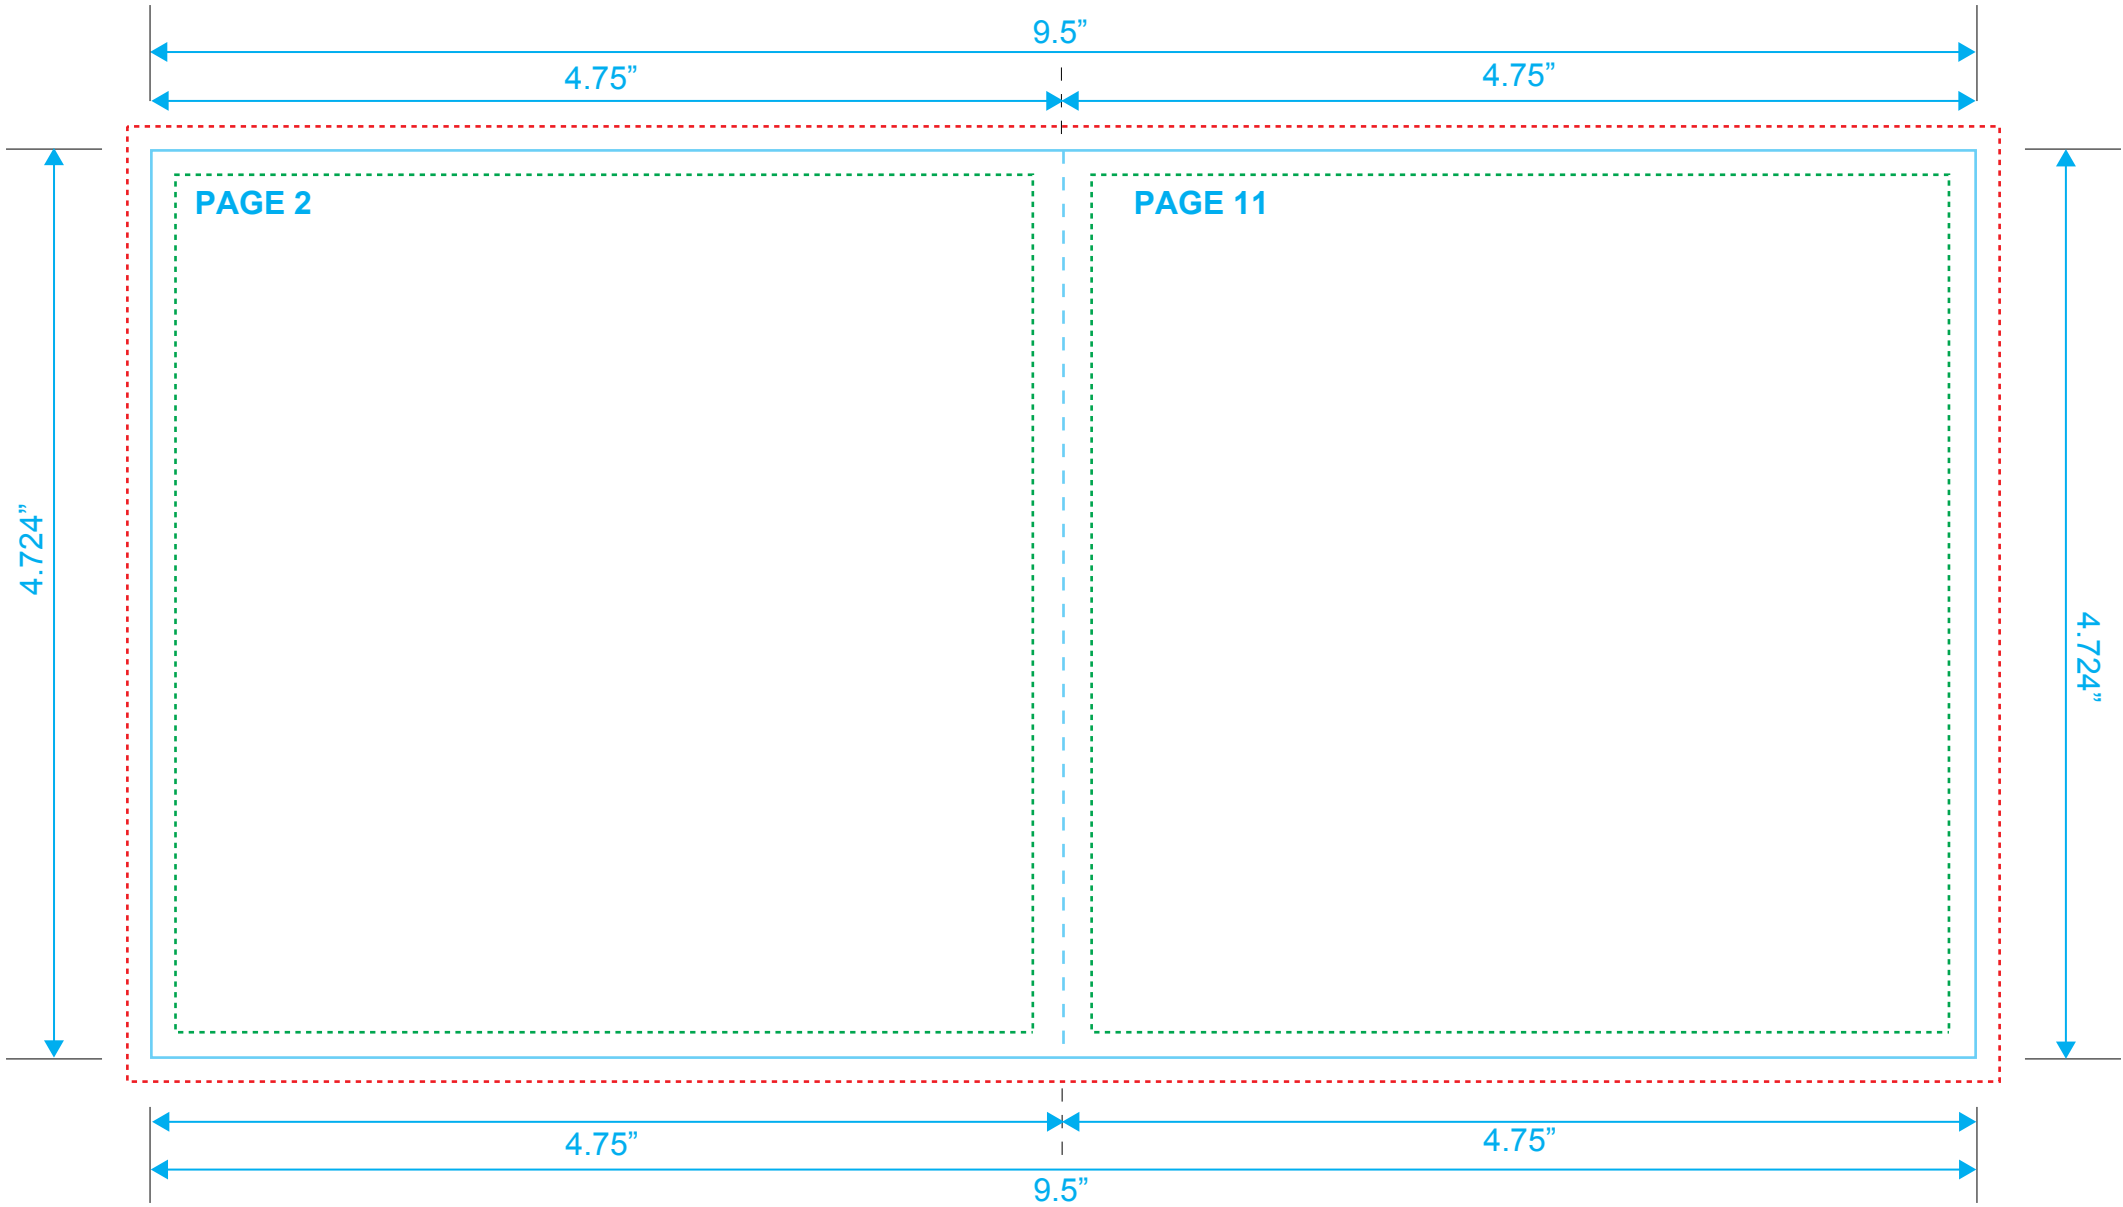

BOOKLET

Reference: 12 Pages

Style: 2 Panel

Size: 9.5" x 4.724"

Type Safety 

Bleed Line 

Crop Line 

BOOKLET
Reference: 12 Pages
Style: 2 Panel
Size: 9.5" x 4.724"

Type Safety
Bleed Line
Crop Line ———

BOOKLET
Reference: 12 Pages
Style: 2 Panel
Size: 9.5" x 4.724"

Type Safety
Bleed Line
Crop Line ———

BOOKLET
Reference: 12 Pages
Style: 2 Panel
Size: 9.5" x 4.724"

Type Safety
Bleed Line
Crop Line ———

Type Safety
Bleed Line
Crop Line ———