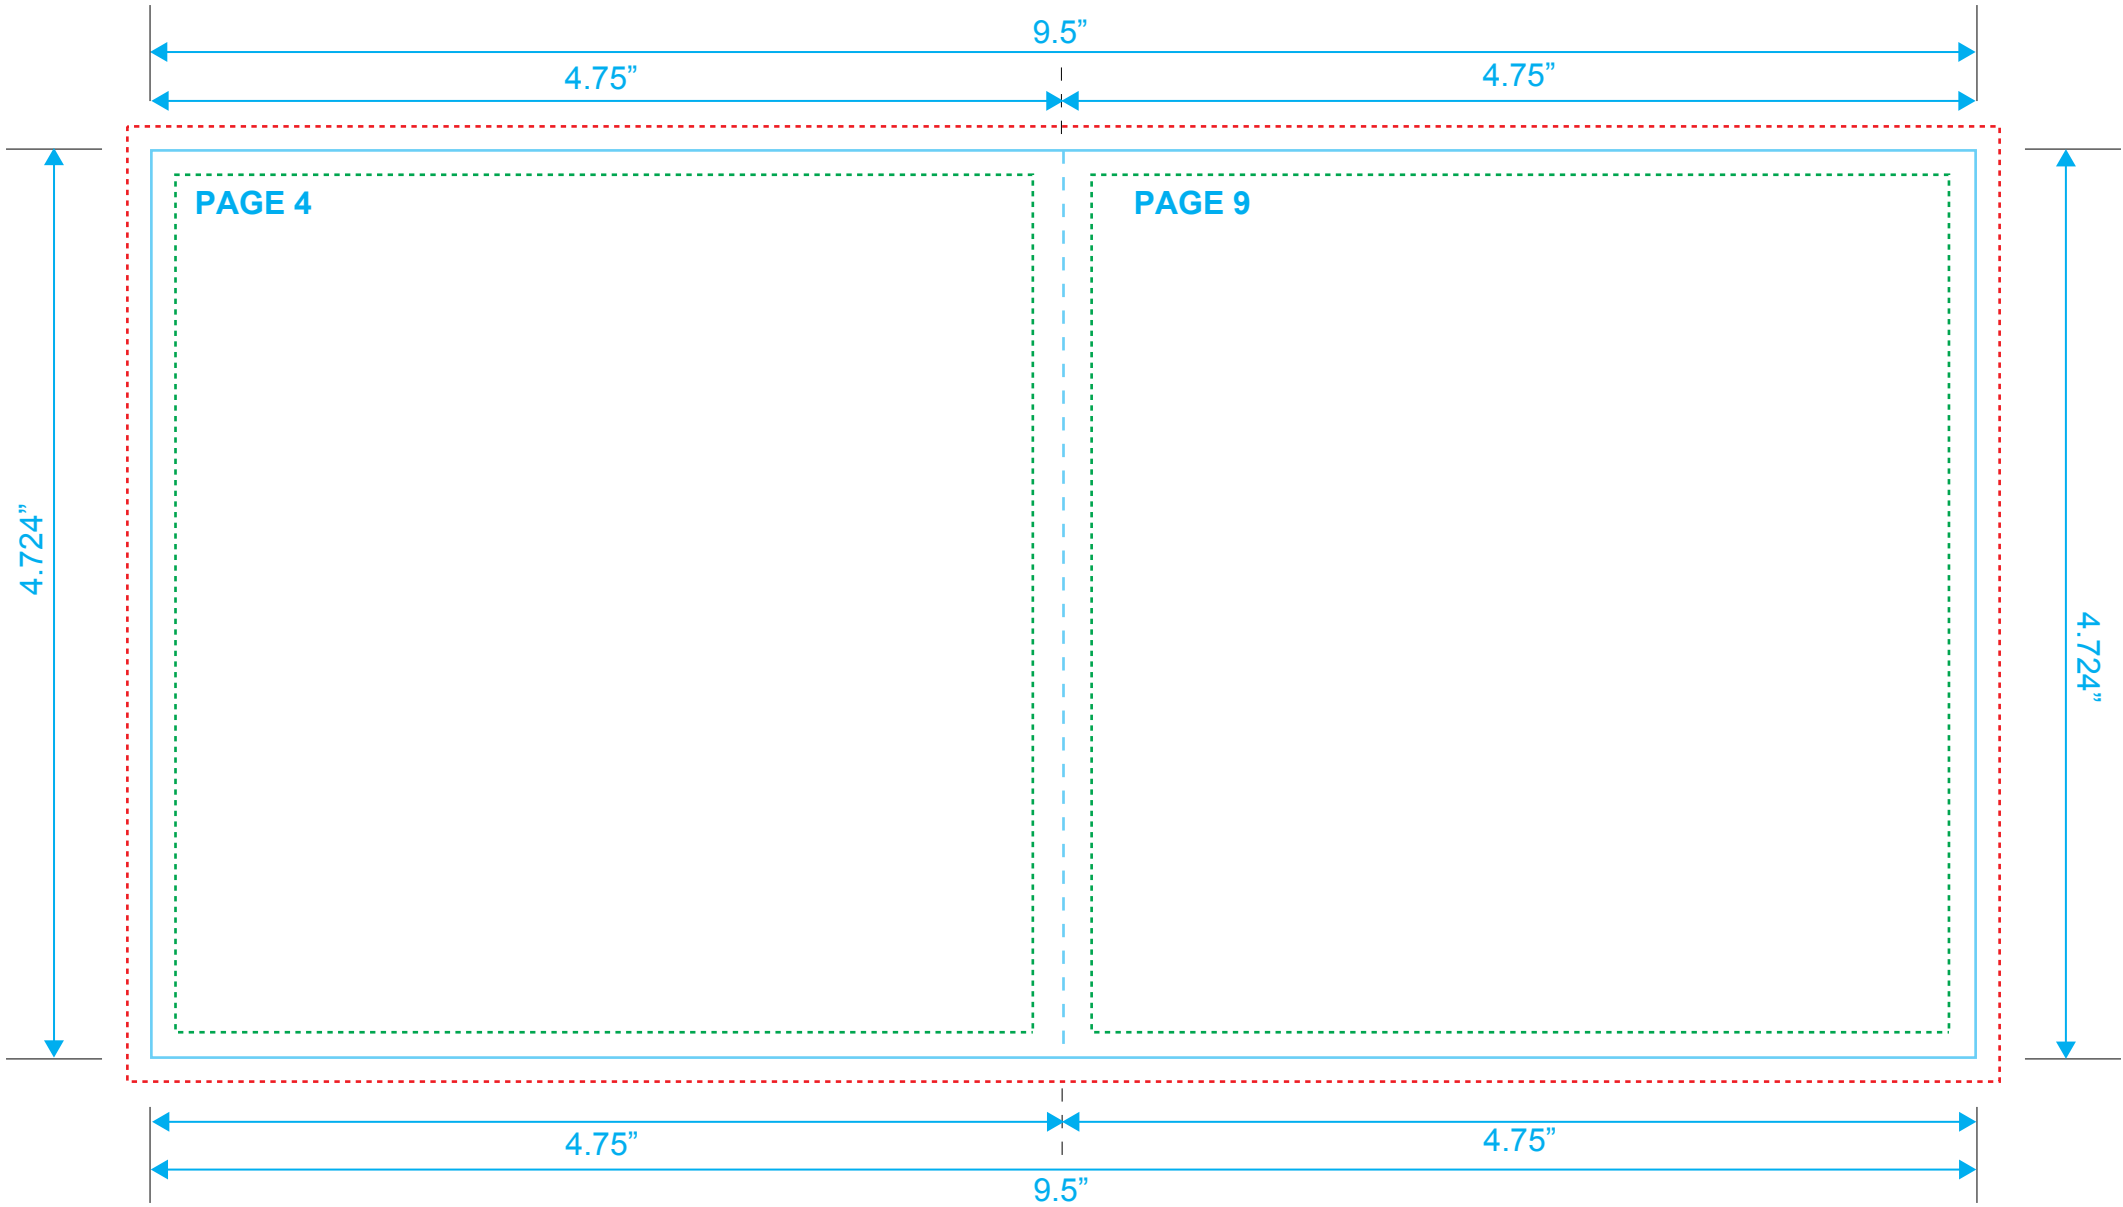

BOOKLET

Reference: 12 Pages

Style: 2 Panel

Size: 9.5" x 4.724"

Type Safety 

Bleed Line 

Crop Line 

BOOKLET
Reference: 12 Pages
Style: 2 Panel
Size: 9.5" x 4.724"

Type Safety
Bleed Line
Crop Line ———

BOOKLET
Reference: 12 Pages
Style: 2 Panel
Size: 9.5" x 4.724"

Type Safety
Bleed Line
Crop Line ———

BOOKLET
Reference: 12 Pages
Style: 2 Panel
Size: 9.5" x 4.724"

Type Safety
Bleed Line
Crop Line ———

Type Safety
Bleed Line
Crop Line ———