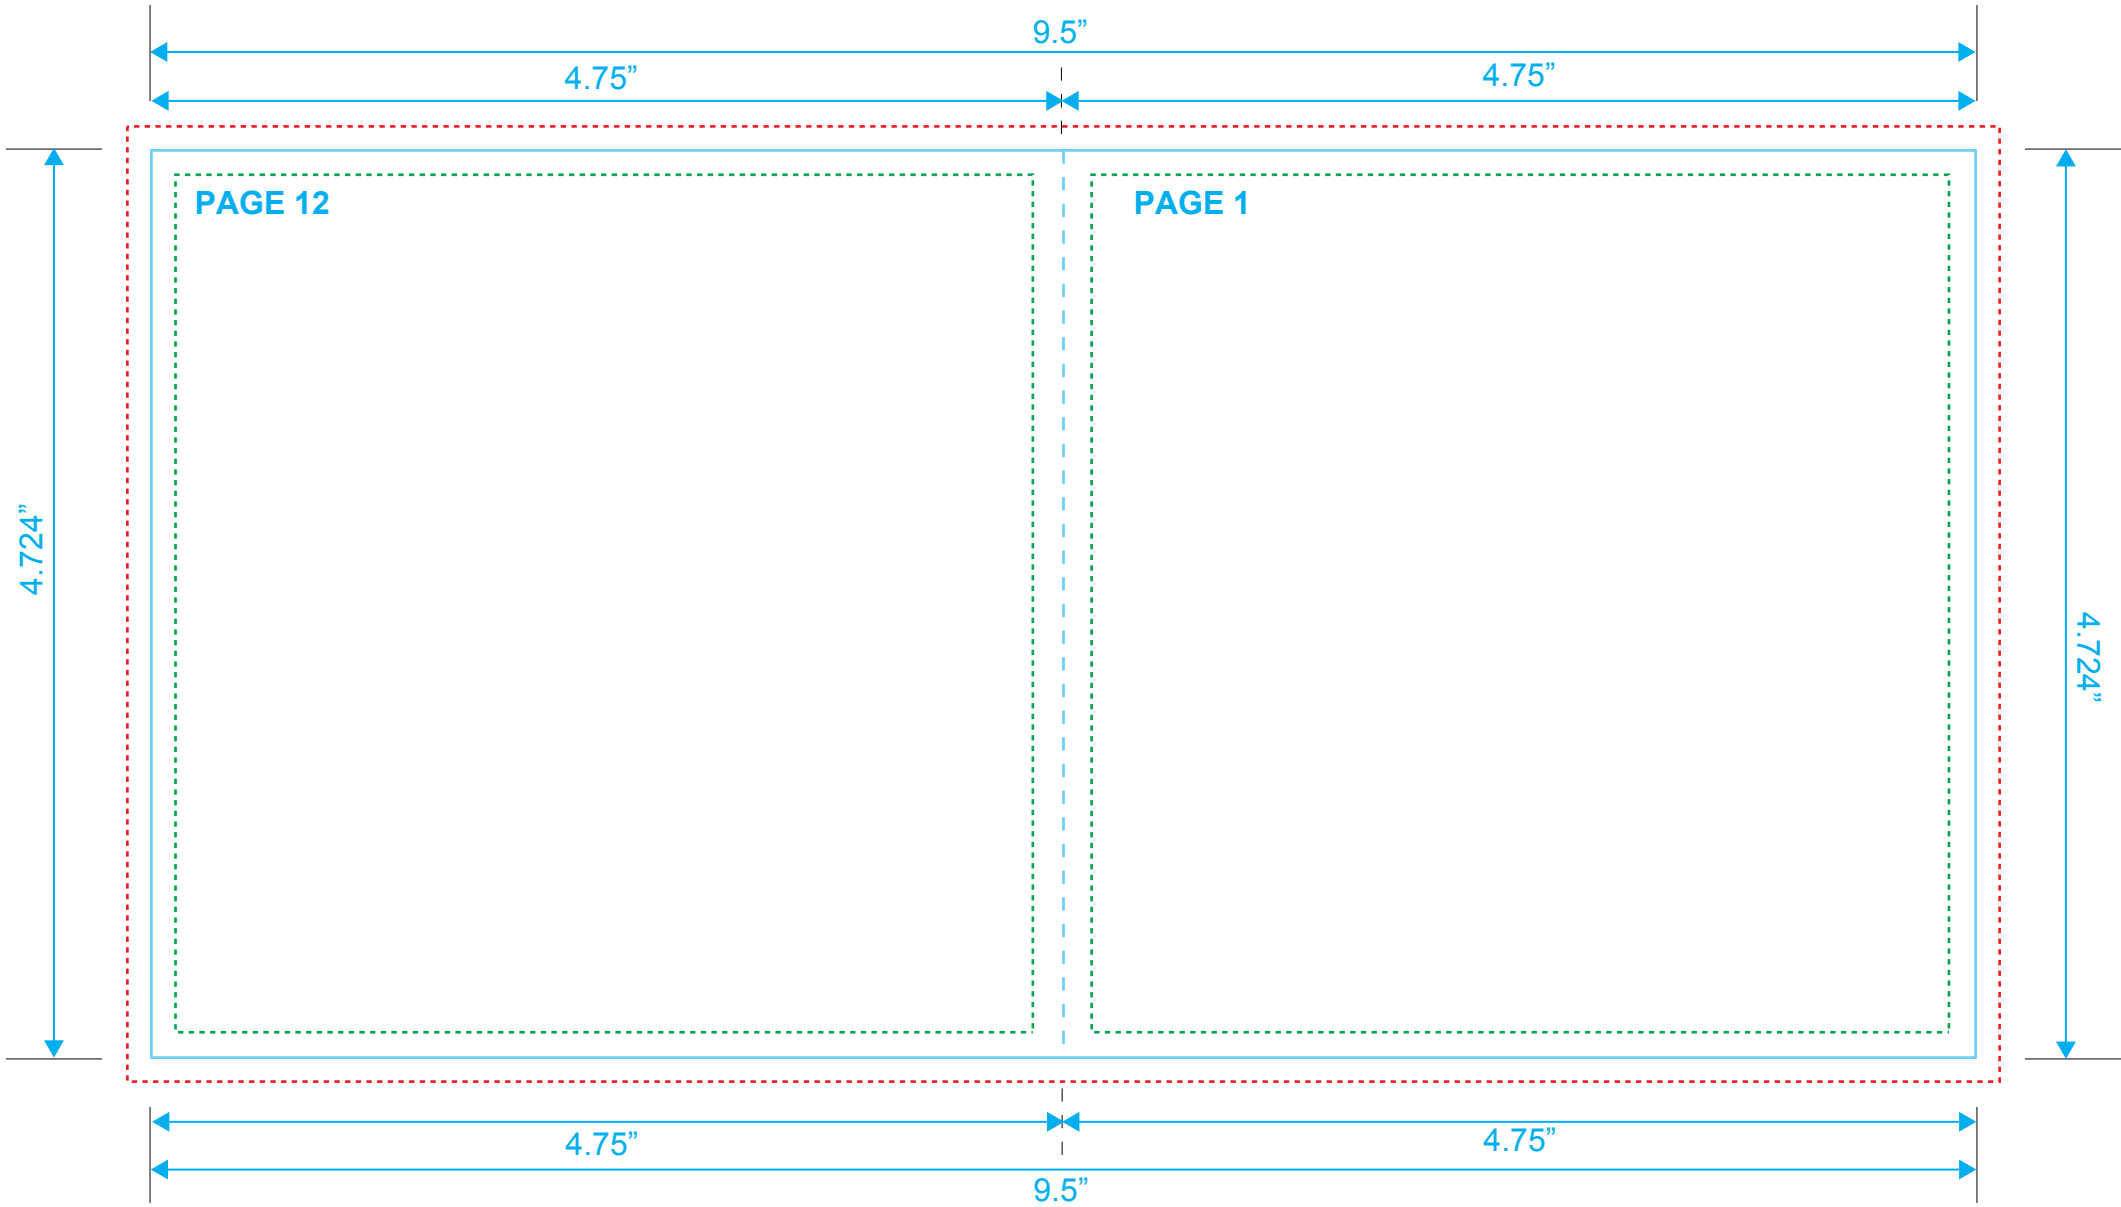

BOOKLET

Reference: 12 Pages

Style: 2 Panel

Size: 9.5" x 4.724"

Type Safety 

Bleed Line 

Crop Line 

BOOKLET
Reference: 12 Pages
Style: 2 Panel
Size: 9.5" x 4.724"

Type Safety
Bleed Line
Crop Line ———

BOOKLET
Reference: 12 Pages
Style: 2 Panel
Size: 9.5" x 4.724"

Type Safety
Bleed Line
Crop Line ———

BOOKLET
Reference: 12 Pages
Style: 2 Panel
Size: 9.5" x 4.724"

Type Safety
Bleed Line
Crop Line ———

Type Safety
Bleed Line
Crop Line ———