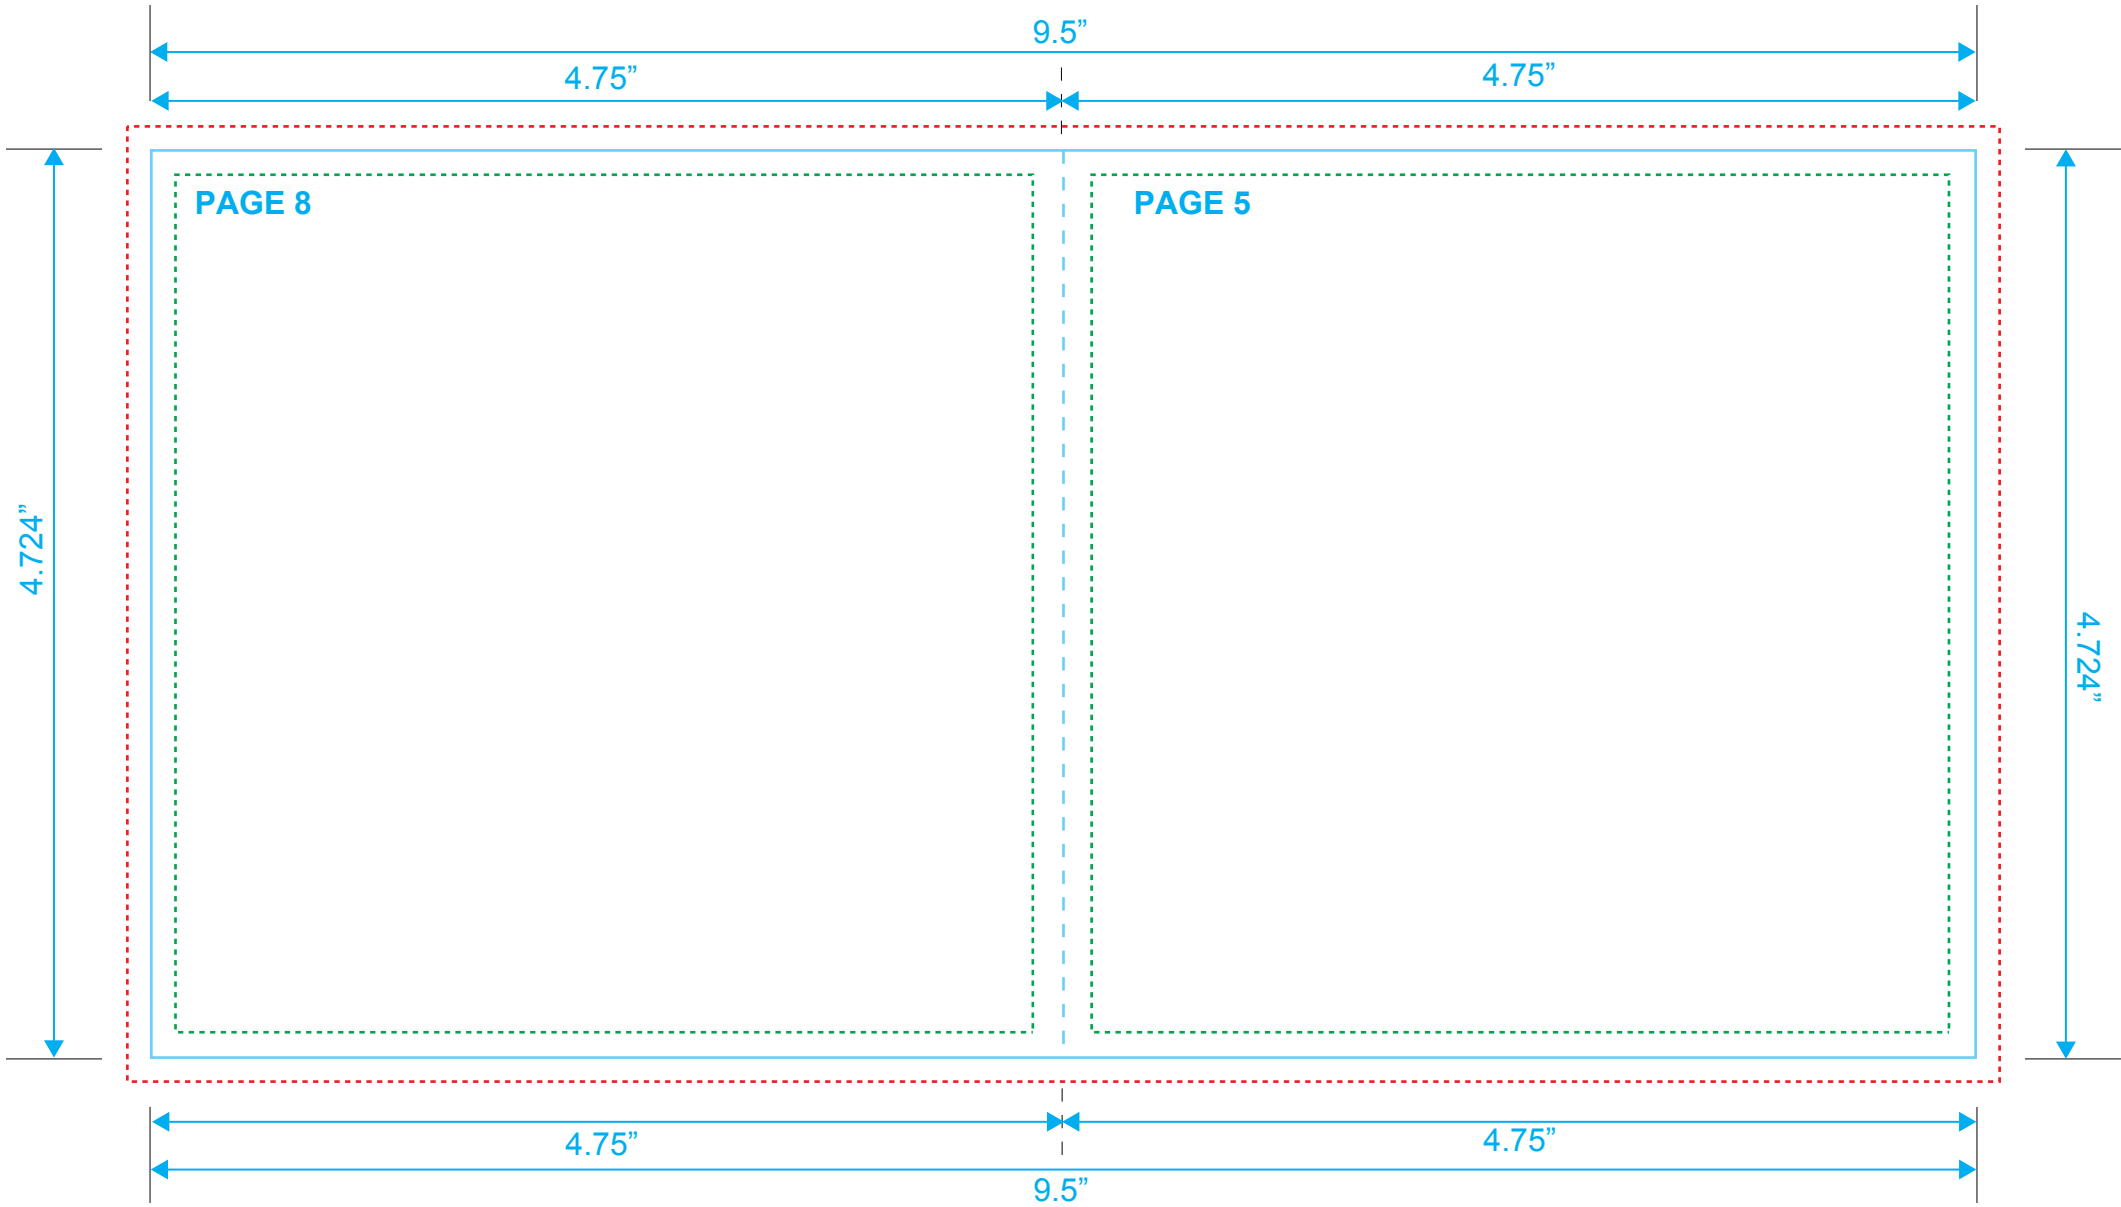

BOOKLET

Reference: 12 Pages

Style: 2 Panel

Size: 9.5" x 4.724"

Type Safety 

Bleed Line 

Crop Line 

BOOKLET
Reference: 12 Pages
Style: 2 Panel
Size: 9.5" x 4.724"

Type Safety
Bleed Line
Crop Line ———

BOOKLET
Reference: 12 Pages
Style: 2 Panel
Size: 9.5" x 4.724"

Type Safety
Bleed Line
Crop Line ———

BOOKLET
Reference: 12 Pages
Style: 2 Panel
Size: 9.5" x 4.724"

Type Safety
Bleed Line
Crop Line ———

Type Safety
Bleed Line
Crop Line ———