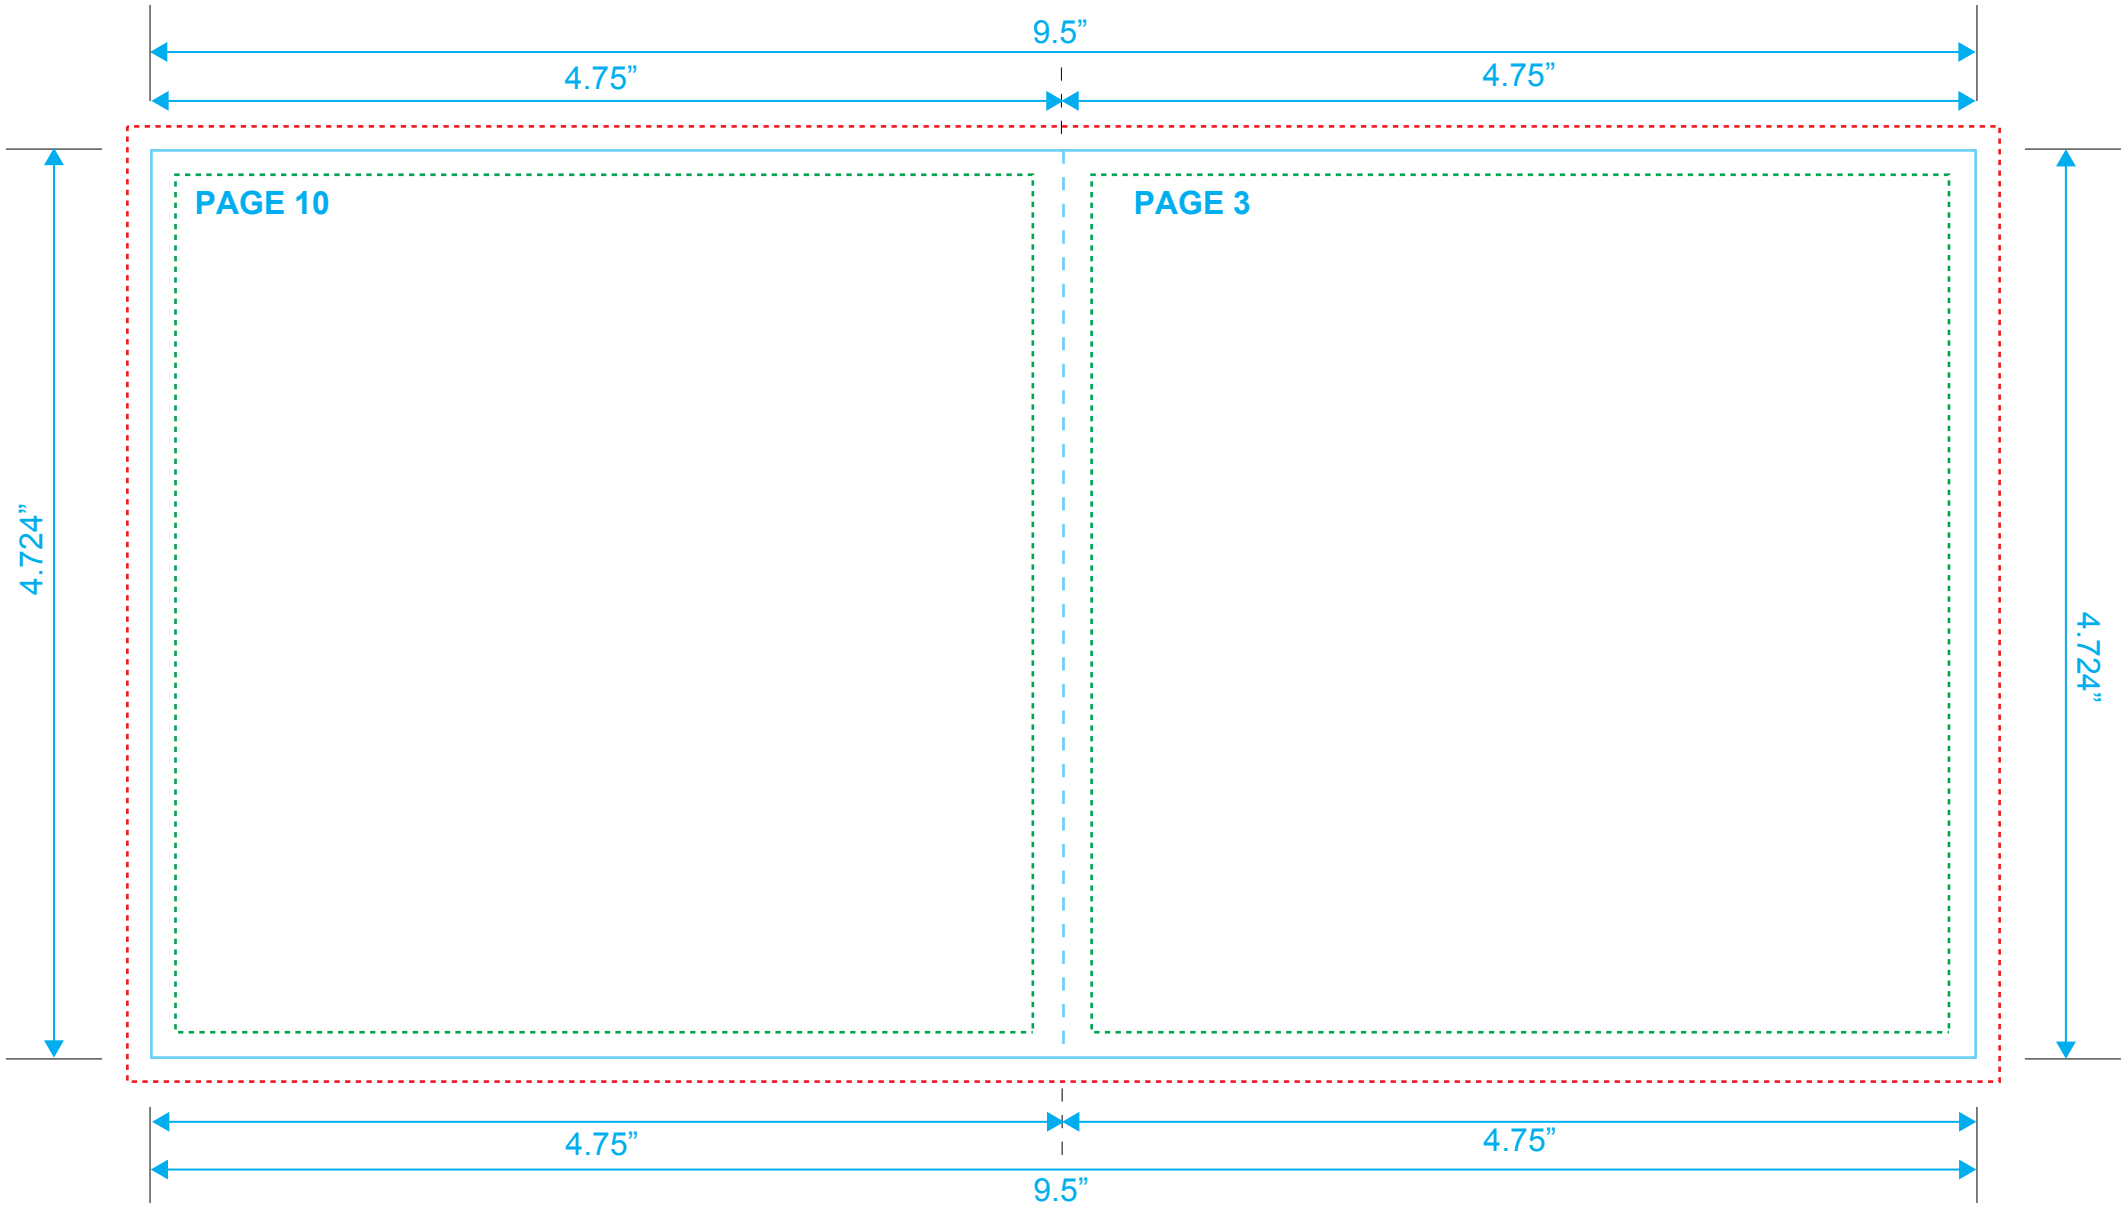

BOOKLET

Reference: 12 Pages

Style: 2 Panel

Size: 9.5" x 4.724"

Type Safety 

Bleed Line 

Crop Line 

BOOKLET
Reference: 12 Pages
Style: 2 Panel
Size: 9.5" x 4.724"

Type Safety
Bleed Line
Crop Line ———

BOOKLET
Reference: 12 Pages
Style: 2 Panel
Size: 9.5" x 4.724"

Type Safety
Bleed Line
Crop Line ———

BOOKLET
Reference: 12 Pages
Style: 2 Panel
Size: 9.5" x 4.724"

Type Safety
Bleed Line
Crop Line ———

Type Safety
Bleed Line
Crop Line ———