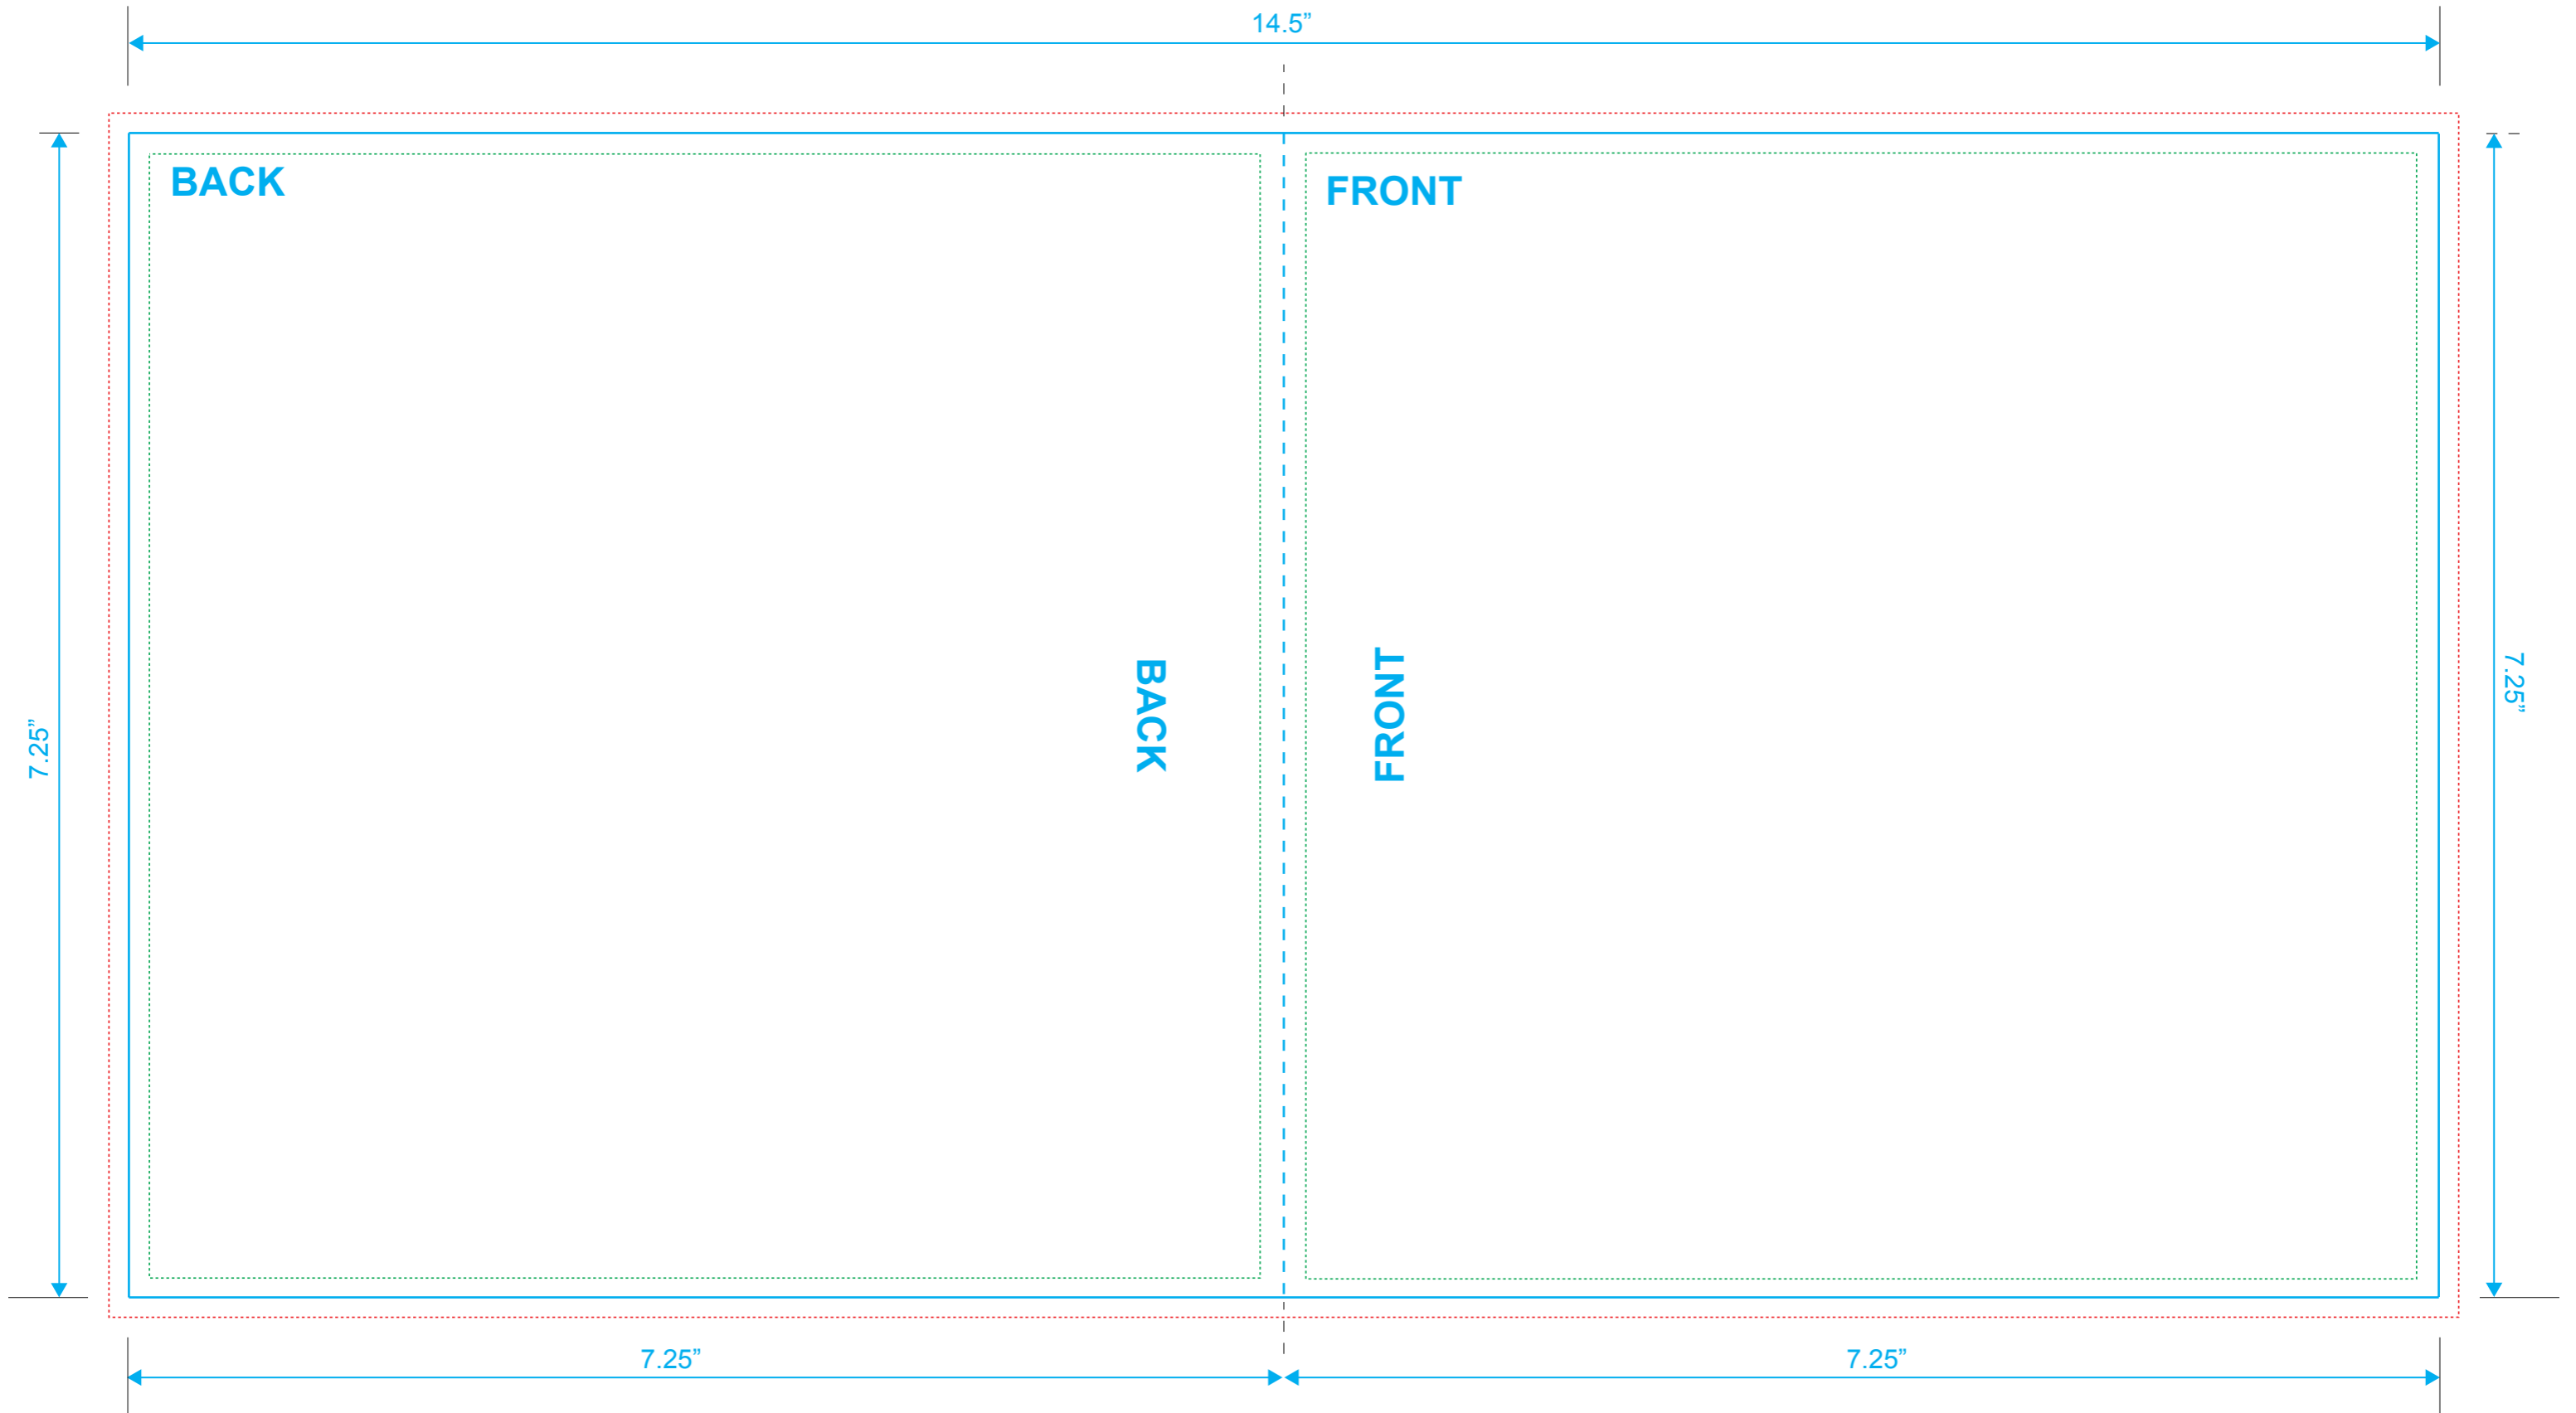

7" Vinyl Fold-Over Jacket

Reference: 7" Vinyl Fold-Over Jacket (no spine)

Style: 4 Panels

Size: 14.5" x 7.25"

Type Safety
Bleed Line
Crop Line _____

Fold will be either on the left side or at the top, depending on art configuration

7" Vinyl Fold-Over Jacket

Reference: 7" Vinyl Fold-Over Jacket (no spine)

Style: 4 Panels

Size: 14.5" x 7.25"

Type Safety
Bleed Line
Crop Line _____