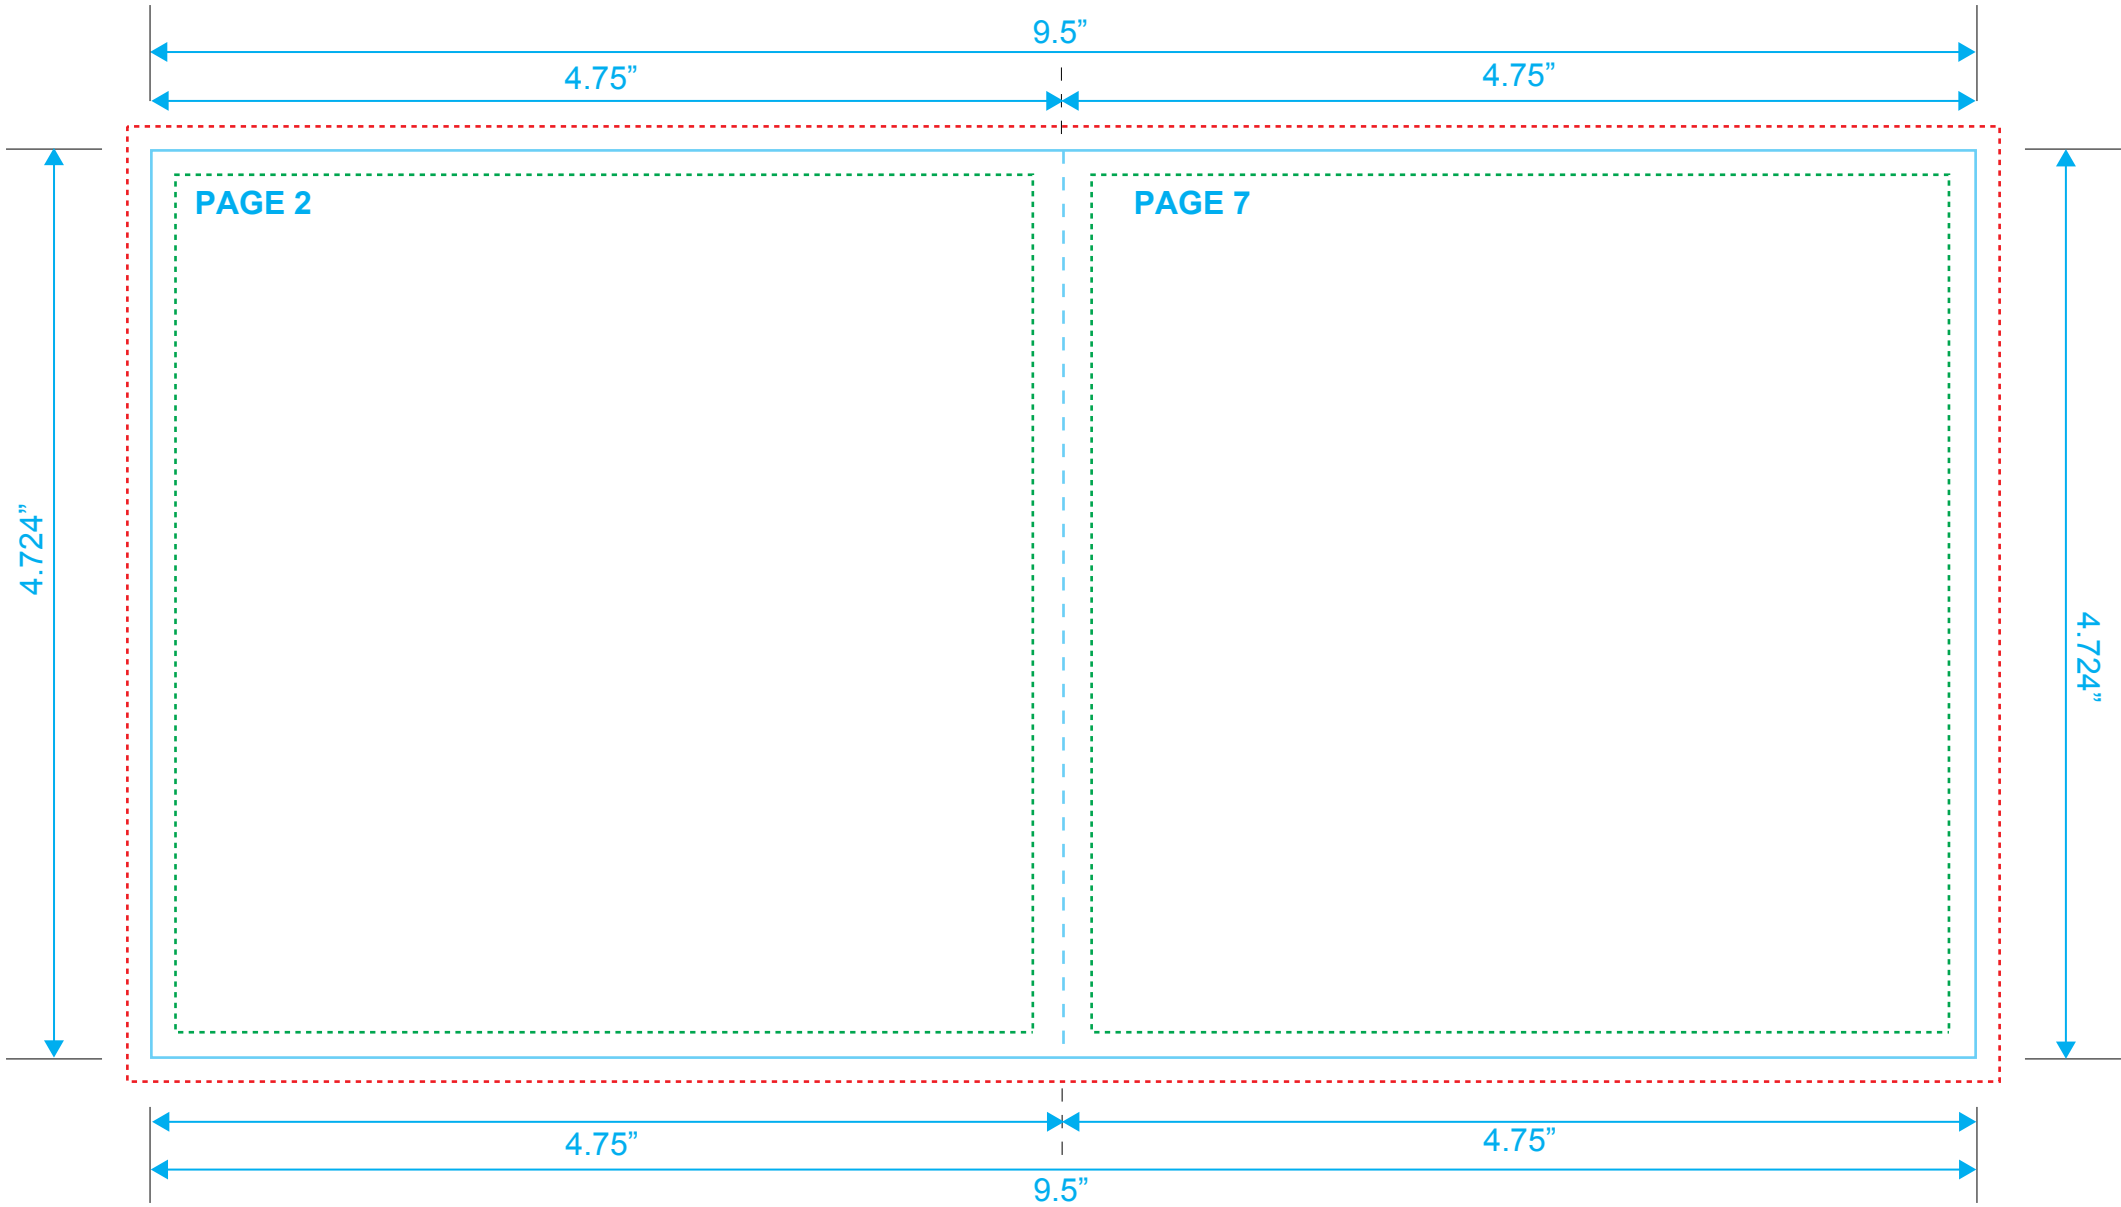

BOOKLET
Reference: 8 Pages
Style: 2 Panel
Size: 9.5" x 4.724"

Type Safety
Bleed Line
Crop Line ———

BOOKLET

Reference: 8 Pages

Style: 2 Panel

Size: 9.5" x 4.724"

Type Safety 

Bleed Line 

Crop Line 

BOOKLET
Reference: 8 Pages
Style: 2 Panel
Size: 9.5" x 4.724"

Type Safety
Bleed Line
Crop Line ———

BOOKLET
Reference: 8 Pages
Style: 2 Panel
Size: 9.5" x 4.724"

Type Safety
Bleed Line
Crop Line _____