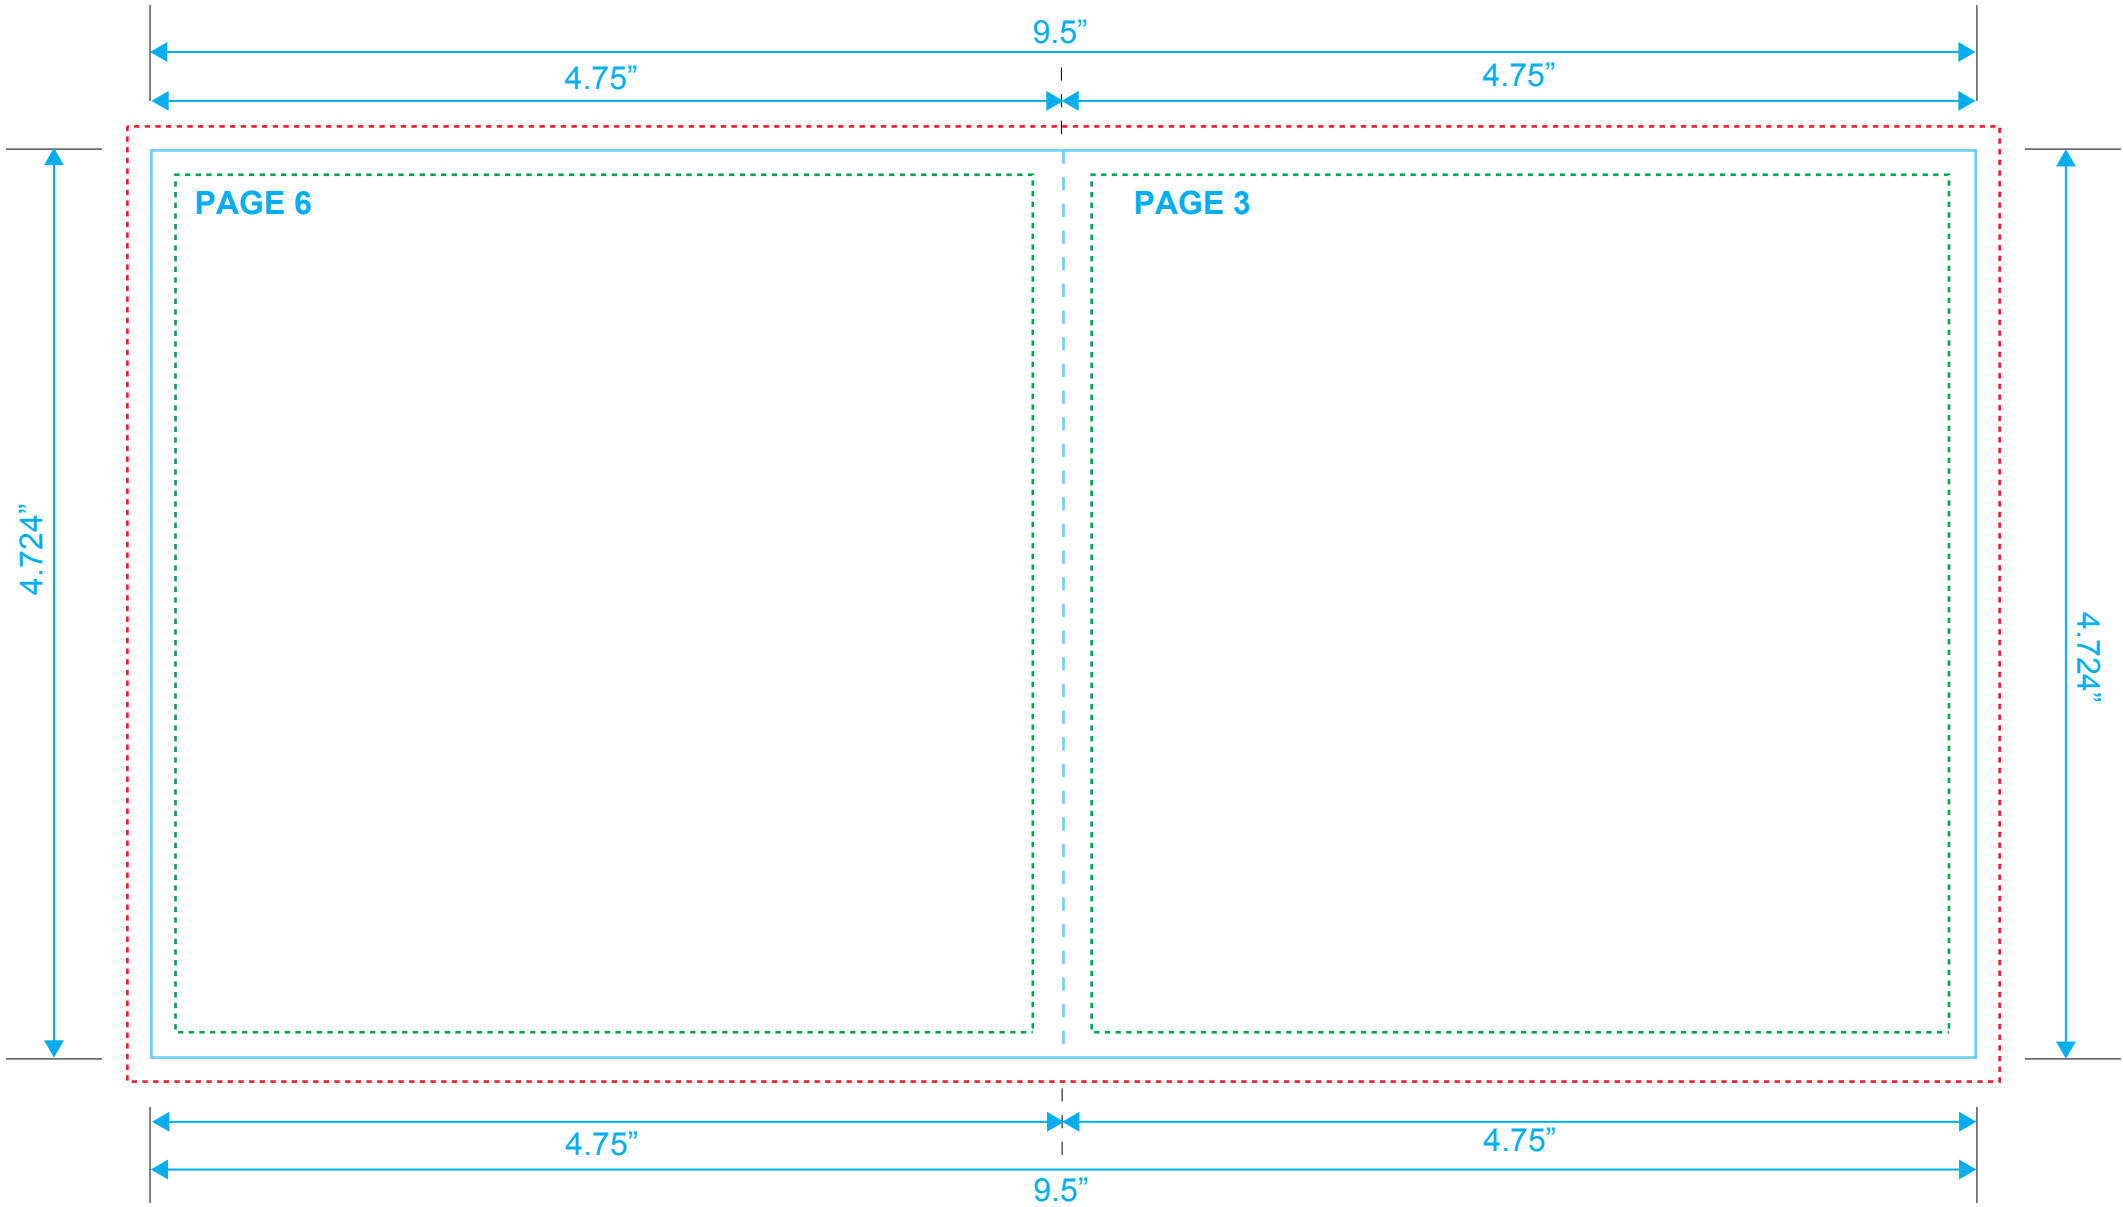

BOOKLET
Reference: 8 Pages
Style: 2 Panel
Size: 9.5" x 4.724"

Type Safety
Bleed Line
Crop Line ———

BOOKLET

Reference: 8 Pages

Style: 2 Panel

Size: 9.5" x 4.724"

Type Safety 

Bleed Line 

Crop Line 

BOOKLET
Reference: 8 Pages
Style: 2 Panel
Size: 9.5" x 4.724"

Type Safety
Bleed Line
Crop Line ———

BOOKLET
Reference: 8 Pages
Style: 2 Panel
Size: 9.5" x 4.724"

Type Safety
Bleed Line
Crop Line _____