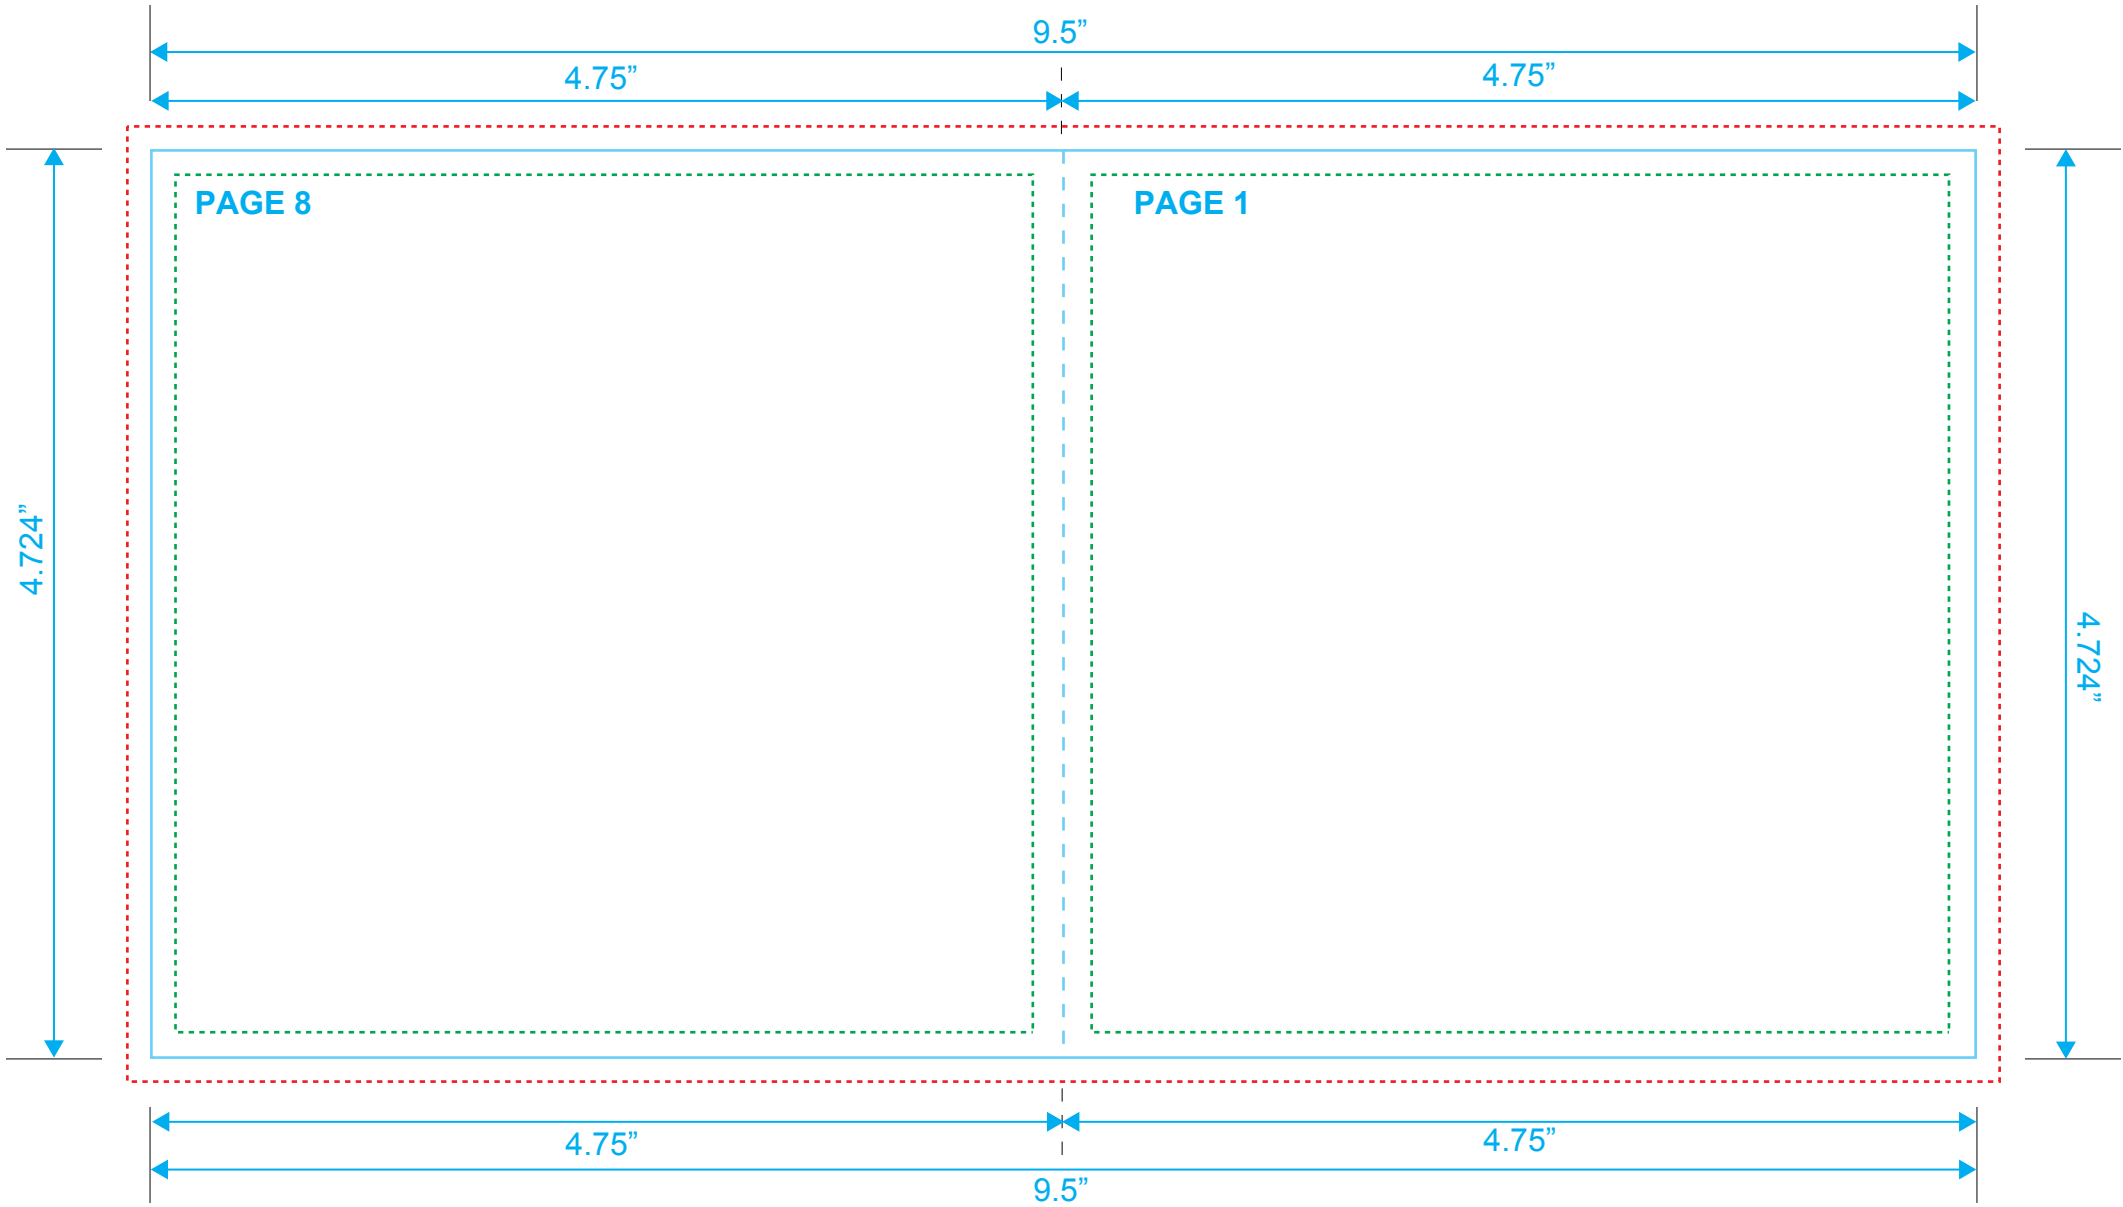

BOOKLET
Reference: 8 Pages
Style: 2 Panel
Size: 9.5" x 4.724"

Type Safety
Bleed Line
Crop Line ———

BOOKLET

Reference: 8 Pages

Style: 2 Panel

Size: 9.5" x 4.724"

Type Safety 

Bleed Line 

Crop Line 

BOOKLET
Reference: 8 Pages
Style: 2 Panel
Size: 9.5" x 4.724"

Type Safety
Bleed Line
Crop Line ———

BOOKLET
Reference: 8 Pages
Style: 2 Panel
Size: 9.5" x 4.724"

Type Safety
Bleed Line
Crop Line _____